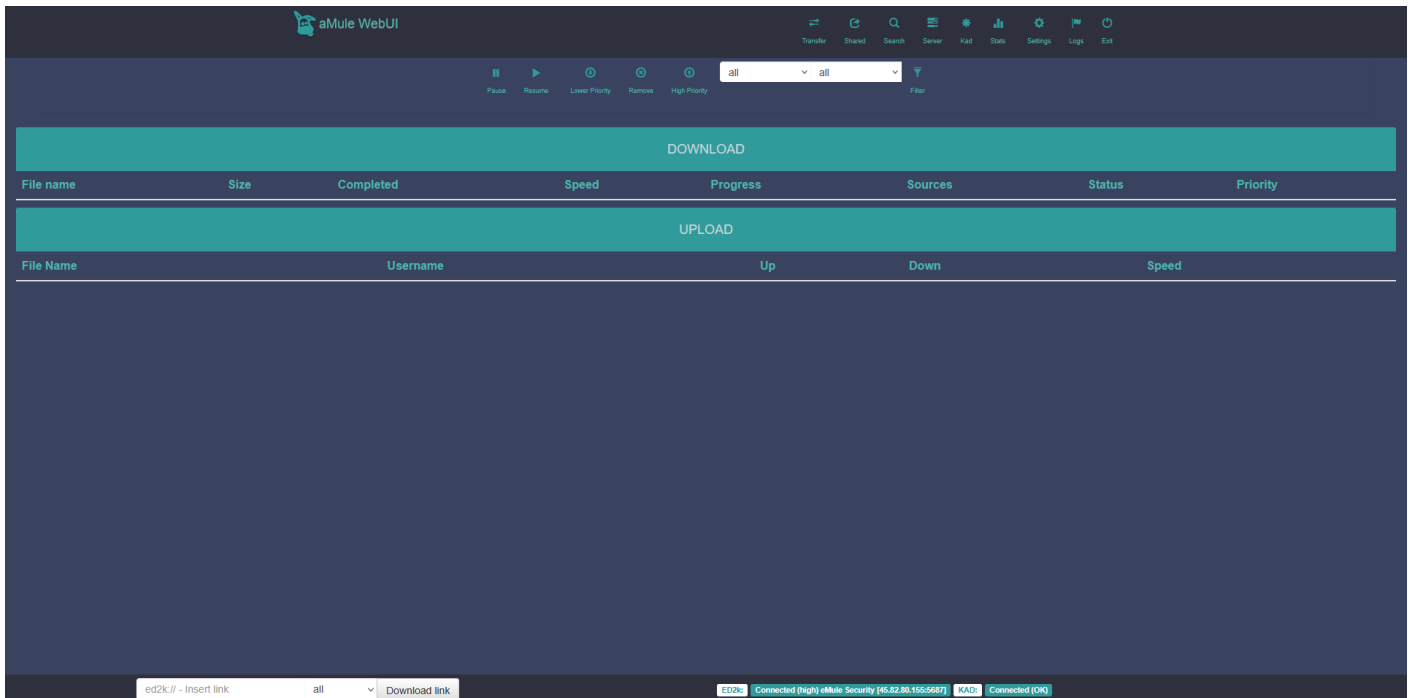

Overview

[aMule](#) is a browser-based interface for the peer-to-peer ED2K media download service, commonly known as eDonkey.

- Supports the ED2K and Kademia networks for finding files.
- Search through a collection of eDonkey server hosts.
- Share your files on the network for others to find.