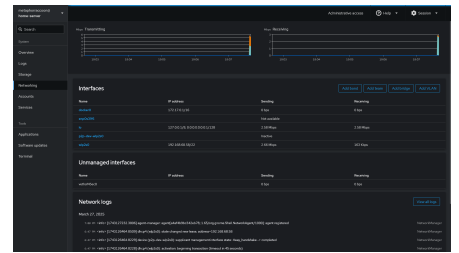

## Screenshots

Cockpit v287.1-0+deb12u3

Revision #1

Created 29 April 2025 21:03:24 by metaphorraccoon

Updated 29 April 2025 21:03:24 by metaphorraccoon