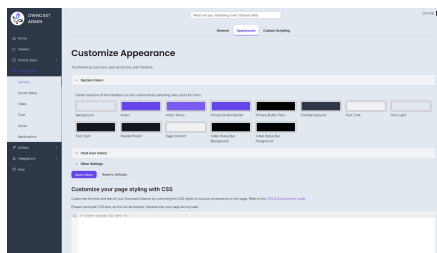

Media

Screenshots

OwnCast v0.2.1

Revision #2

Created 9 March 2025 00:25:06 by metaphorraccoon

Updated 9 March 2025 00:43:20 by metaphorraccoon