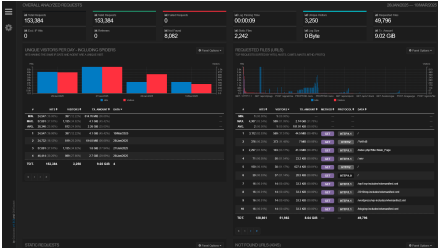

SWAG

Verify your SWAG relay server configuration and monitor basic usage metrics.

- [Media](#)
- [Next Steps](#)

Media

Screenshots

SWAG Dashboard v3.2.0

Next Steps

[Setup Domain Name System](#) `keyboard_arrow_right`