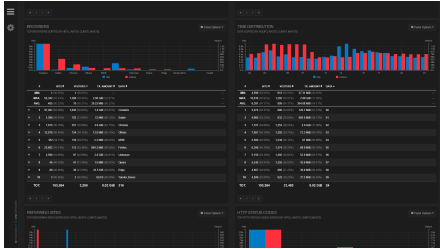

SWAG

Verify your SWAG relay server configuration and monitor basic usage metrics.

- [Media](#)
- [Next Steps](#)

Media

Screenshots

SWAG Dashboard v3.2.0

Next Steps

[Setup Domain Name System](#) `keyboard_arrow_right`