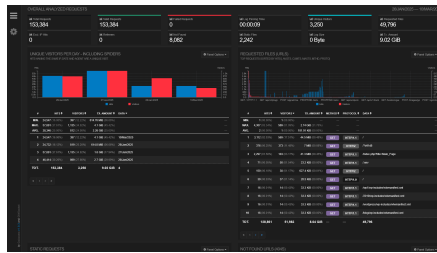

## Screenshots

SWAG Dashboard v3.2.0

Revision #2

Created 11 March 2025 01:19:47 by metaphorraccoon

Updated 11 March 2025 01:26:21 by metaphorraccoon