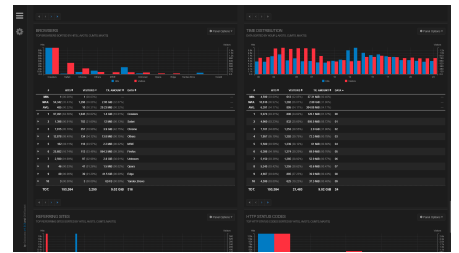

## Screenshots

SWAG Dashboard v3.2.0

Revision #2

Created 11 March 2025 01:19:47 by metaphorraccoon

Updated 11 March 2025 01:26:21 by metaphorraccoon